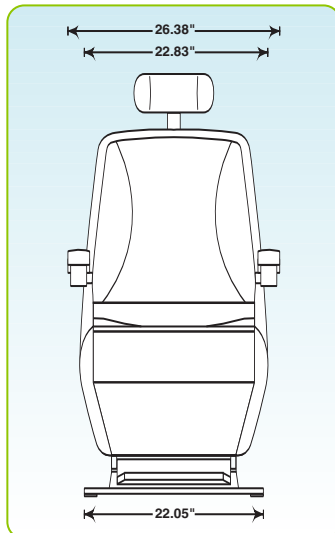

PO55000 BR-EZ