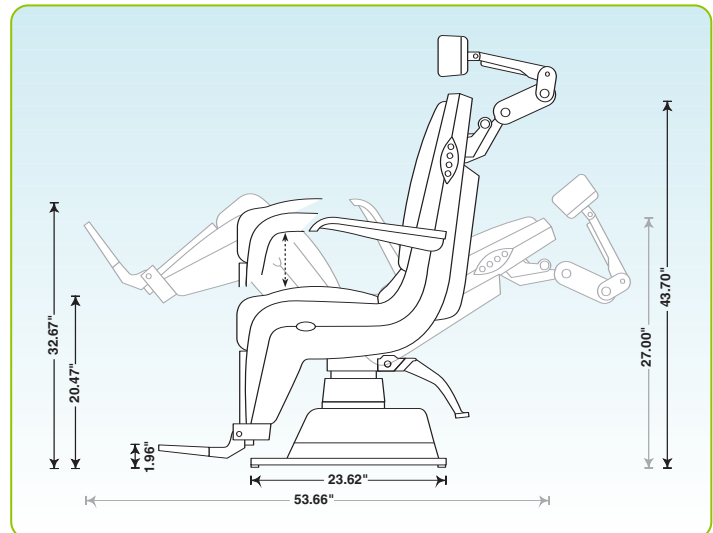

PO55000 BR-EZ